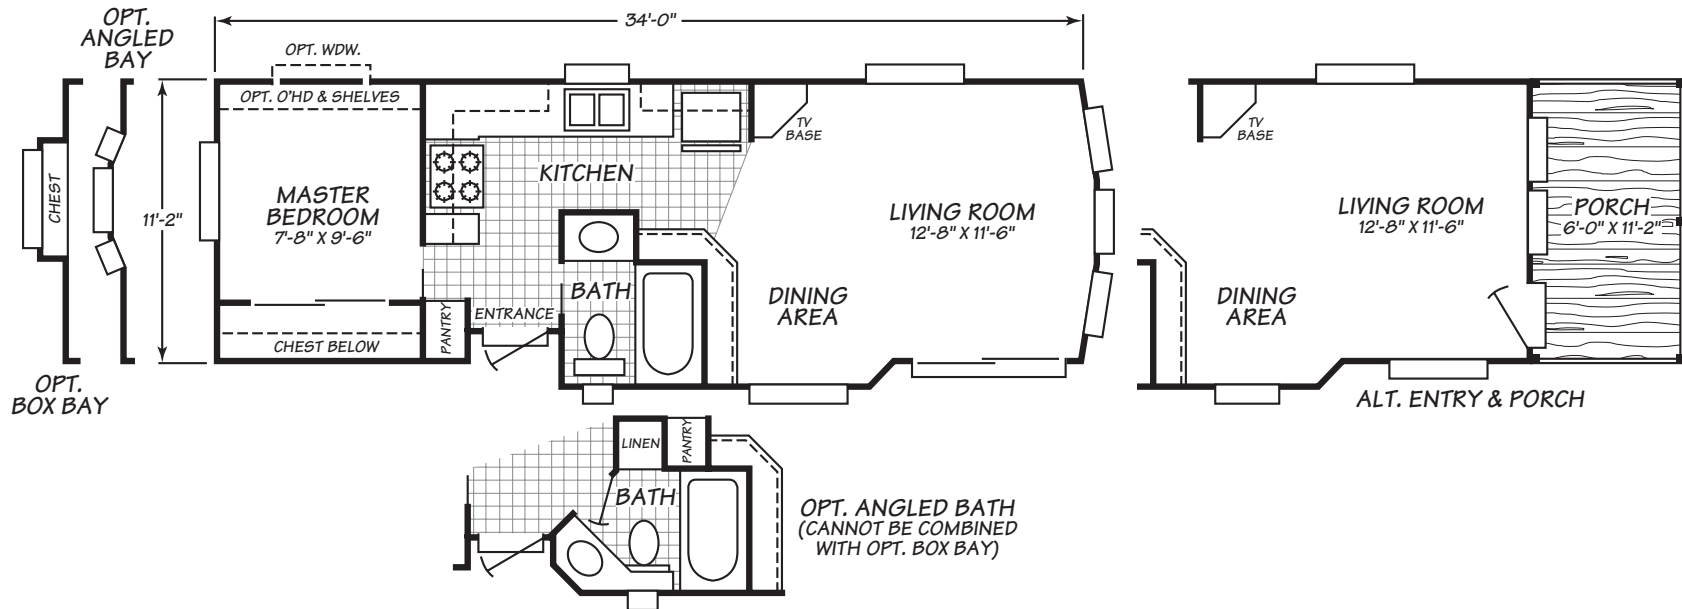

# Oak Park Series Model 1341H

1 Bedroom • 1 Bath • 394 Square Feet

Fleetwood Homes reserves the right to change colors, prices, specifications, models, dimensions and materials without notice. Rendering and diagrams are meant to be representative and, in keeping with Fleetwood's policy of constant updating and improvement, may vary from the actual home. All dimensions are nominal and approximated. Square footage is measured from exterior wall to exterior wall, and is an approximate figure. Length indicated in floorplans is floor length only. The length of the hitch is not included. (Add four feet to arrive at transportable length.) Ask your retailer for specifics. PRICES AND SPECIFICATIONS SUBJECT TO CHANGE WITHOUT NOTICE OR OBLIGATION.